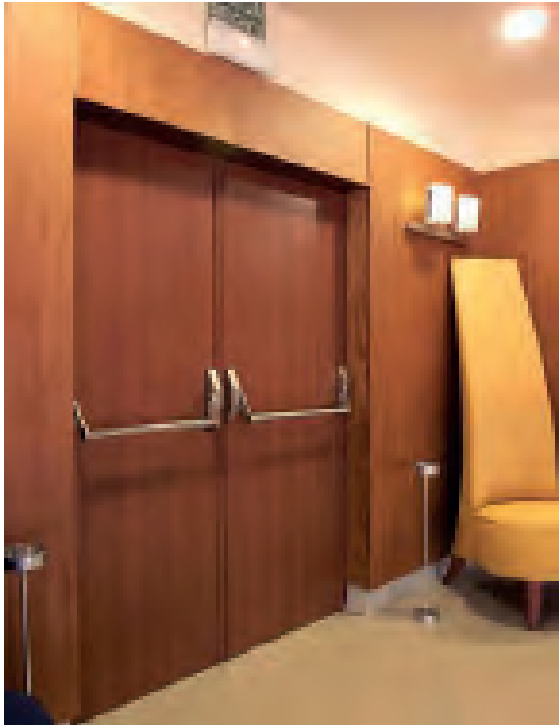

YANGIN KAPISI